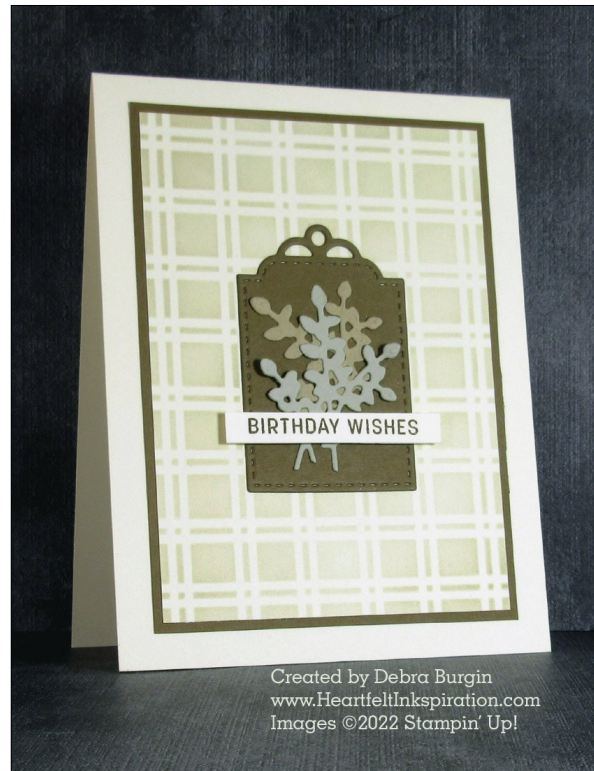

Designer Tags: Birthday Wishes

2022-23 Annual Cat. (AC) Jan-June 2022 Mini Catalog (Mini) *Bundle available

- Stamps:** Sending Smiles (AC 14)
- Ink/Color:** Crumb Cake, Soft Suede
- Paper:** Thick Very Vanilla portrait card base
3⁵/₈" x 4⁷/₈" Soft Suede for mat, and scrap for tag (or die cut tag from center of mat)
3¹/₂" x 4³/₄" Very Vanilla for plaid panel, and scrap for sentiment strip
Crumb Cake scrap for sprigs
Sahara Sand scrap for sprigs
- Other:** Artistic Mix Decorative Masks (AC 128)
Blending Brushes (AC 129)
Designer Tags dies (AC 170)

How-to:

1. Using temporary (removable) adhesive, affix 3¹/₂" x 4³/₄" Very Vanilla panel to Grid Paper, aligning to grid lines.
2. Adhere "detailed plaid" mask over panel using low-tack tape at corners. Apply Crumb Cake ink over mask using Blending Brush. Remove mask and wipe clean with baby wipe or damp paper towel.
3. Flat adhere plaid panel to Soft Suede mat; flat adhere to card front.
4. From Soft Suede scrap, cut Curvy Top Tag. Flat adhere to card front.
5. From each of Crumb Cake and Sahara Sand scraps, cut Sprigs. Flat adhere sprigs to tag.
6. On Very Vanilla scrap, stamp Sentiment in Soft Suede ink. Trim by hand or use a die of your choice. Adhere over tag with Mini Stampin' Dimensionals.