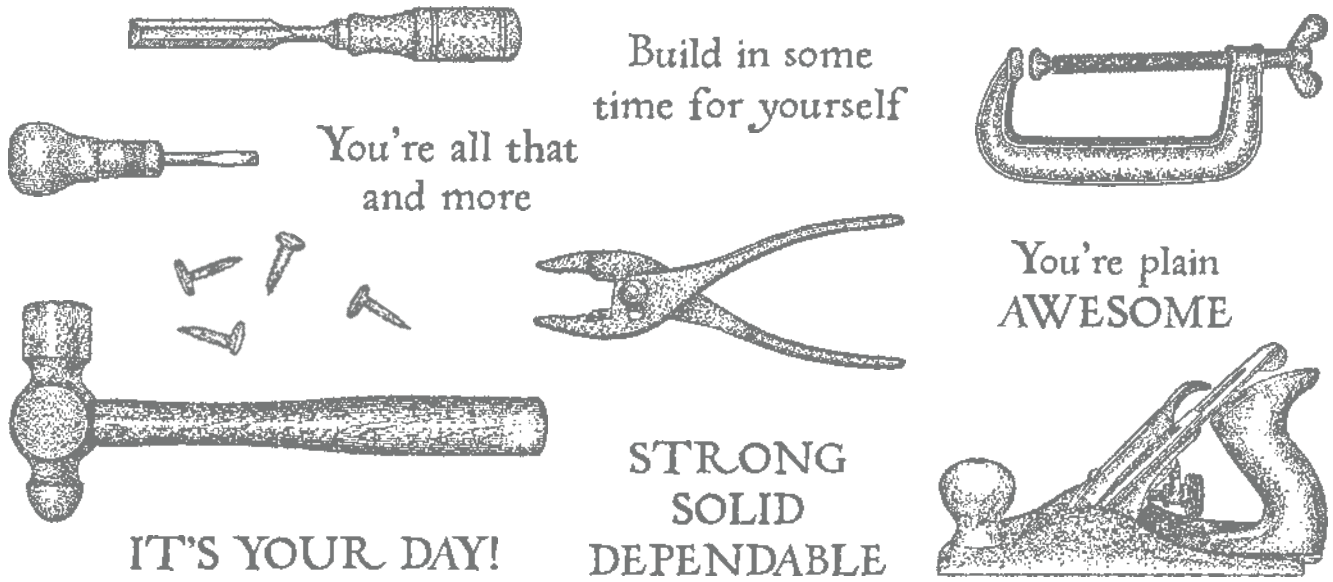

-JAPANESE PROVERB

*GRATEFUL
 for all that you do*

*Sending
 CARING
 thoughts*

BAMBOO BEAUTY • 155478 | \$21.00

10 cling stamps (suggested clear blocks: a, c, d, e)

VINTAGE TOOLS • 159098 | \$22.00
 12 cling stamps (suggested clear blocks: b, c, h)