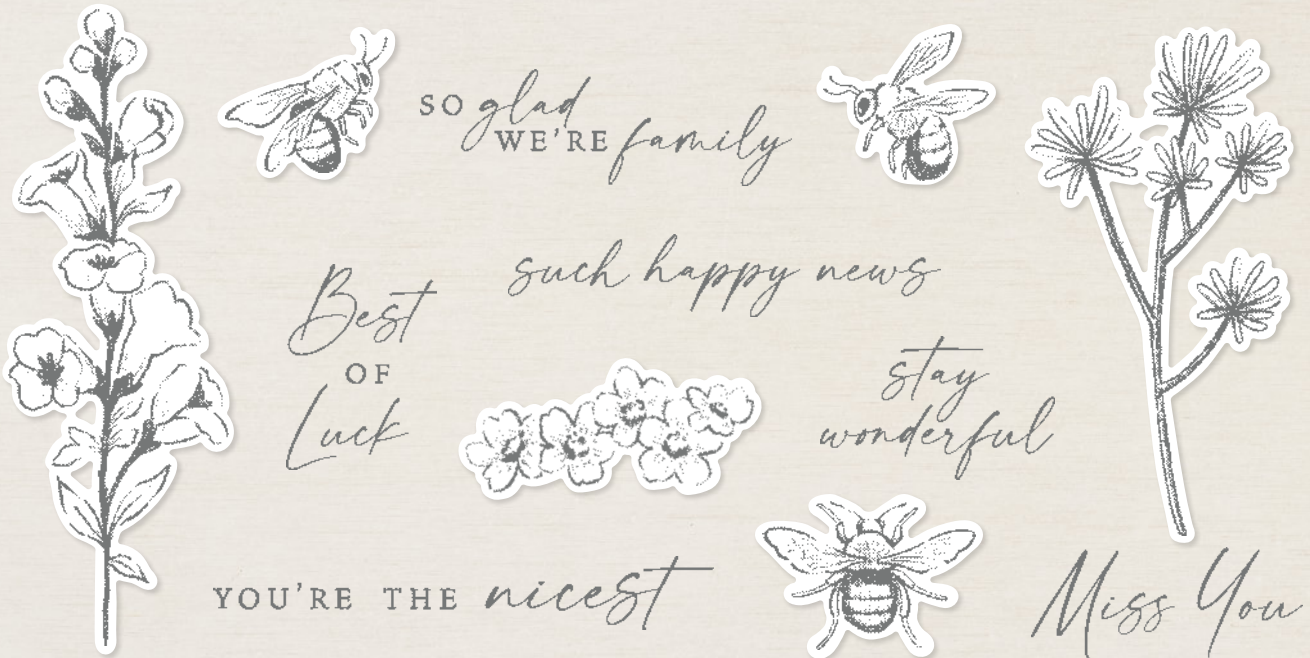

HONEYBEE HOME • 157943 | $22.00
12 cling stamps (suggested clear blocks: b, h) •
O Coordinates with Honeybee Blooms Dies (p. 164)

**DIST
INK
TIVE™**

10%
BUNDLED SAVINGS

+

HONEYBEE HOME BUNDLE
157952 | ~~$56.00~~ $45.00
Cling •
Honeybee Home Stamp Set + Honeybee Blooms Dies (p. 164)