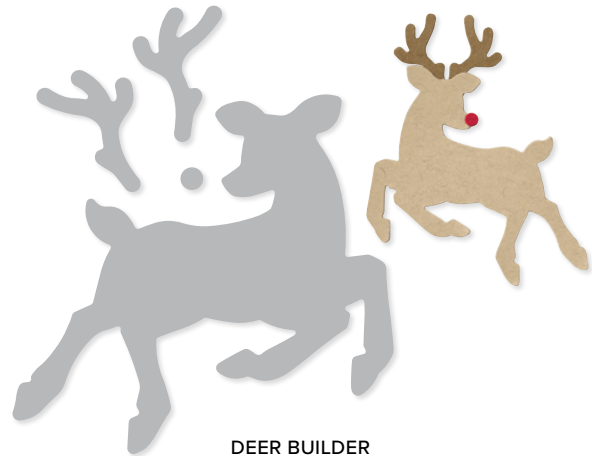

WHALE
152699 | \$19.00

LADYBUG BUILDER
157698 | \$19.00

TULIP BUILDER
151295 | \$19.00

DEER BUILDER
156390 | \$19.00

TERRIFIC TOOLS

Tried and true tools to make your papercrafting time easier and more productive.