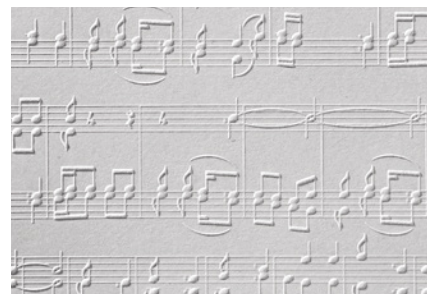

LET'S CELEBRATE • 159111 | \$8.00
2 folders • 6-1/4" x 3-3/8" (15.9 x 8.6 cm)

MERRY MELODY 3D • 156392 | \$10.00
6" x 6-1/4" (15.2 x 15.9 cm)

N PAINTED POSIES 3D • 159175 | \$10.00
6" x 6-1/4" (15.2 x 15.9 cm)