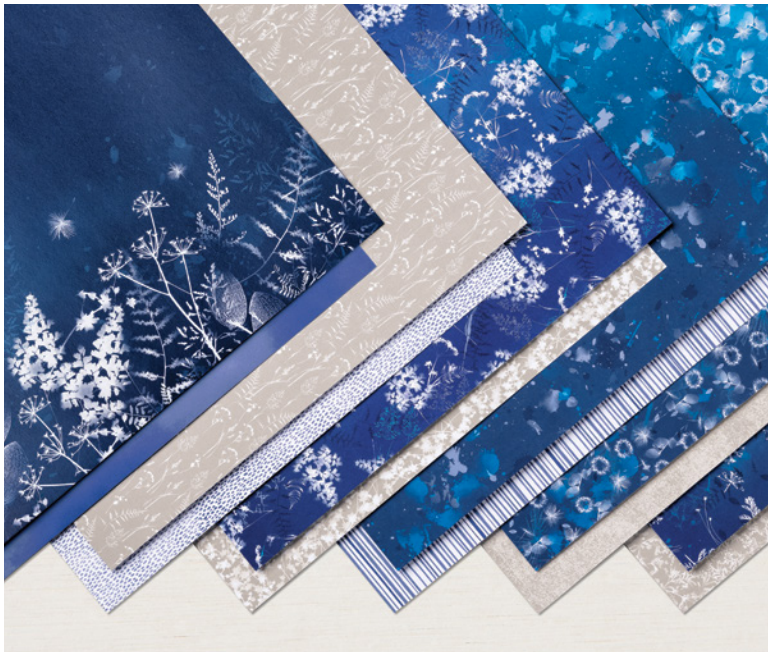

PACIFIC POINT

NIGHT OF NAVY