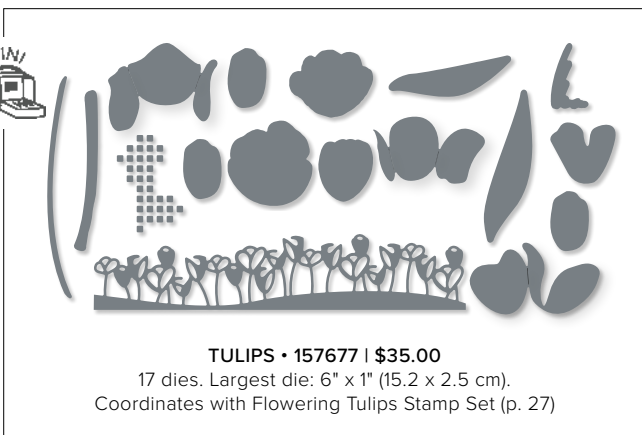

TAILOR MADE TAGS • 155563 | $22.00
10 dies. Largest die: 3-15/16" x 2" (10 x 5.1 cm).
See these dies in use on p. 19.

TULIPS • 157677 | $35.00
17 dies. Largest die: 6" x 1" (15.2 x 2.5 cm).
Coordinates with Flowering Tulips Stamp Set (p. 27)