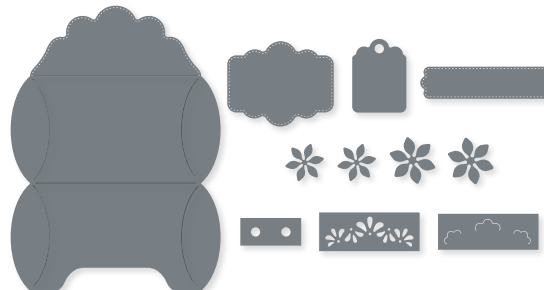

PRETTY PILLOWBOX • 156321 | $34.00
11 dies. Assembled box: 3-1/2" x 2" x 3/4" (8.9 x 5.1 x 1.9 cm).
See these dies in use on p. 74.