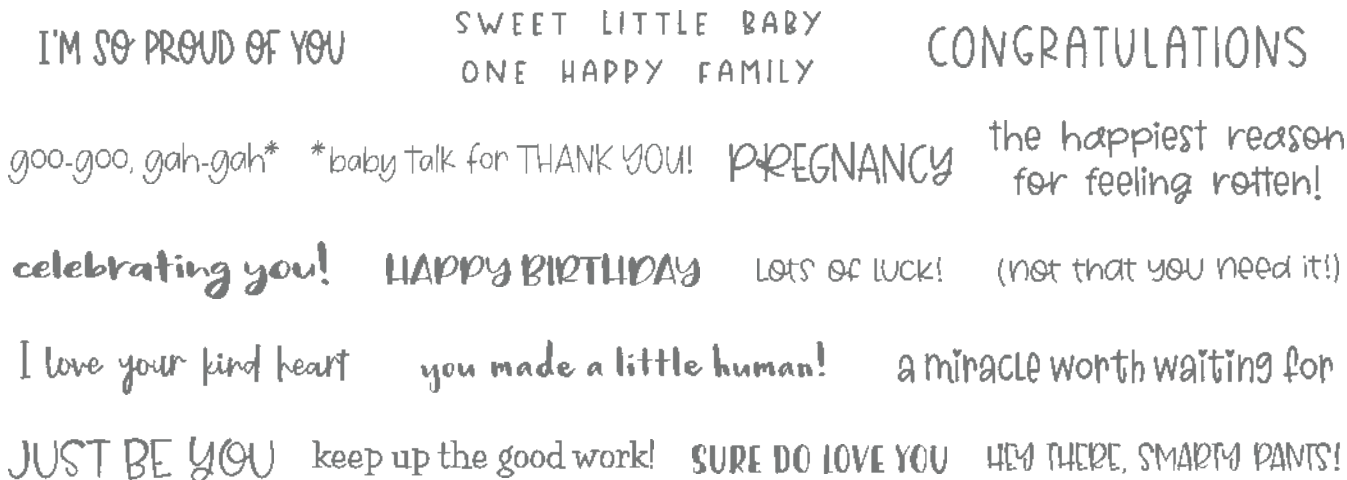

ONE HAPPY FAMILY • 155474 | $21.00
18 cling stamps (suggested clear blocks: c, g) •