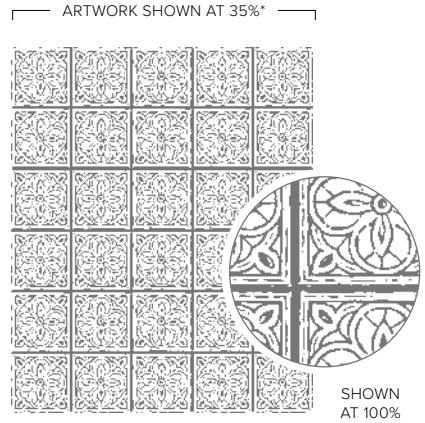

ARTWORK SHOWN AT 35%*
TIMELESS TILES • 157877 | $18.00
1 cling stamp (suggested clear block: f)