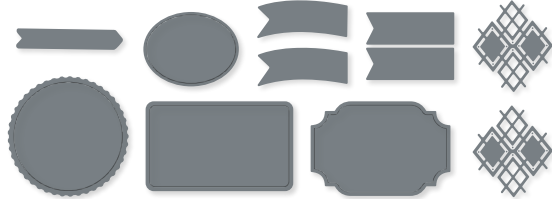

10%
BUNDLED SAVINGS

N HERON HABITAT BUNDLE
158897 | ~~\$53.00~~ \$47.50
Cling • **[N]** **[PR]**
Heron Habitat Stamp Set (p. 88)
+ Heron Dies

N ALL THAT • 159078 | \$28.00
10 dies. Largest die: 2-1/2" x 1-1/2" (6.4 x 3.8 cm).