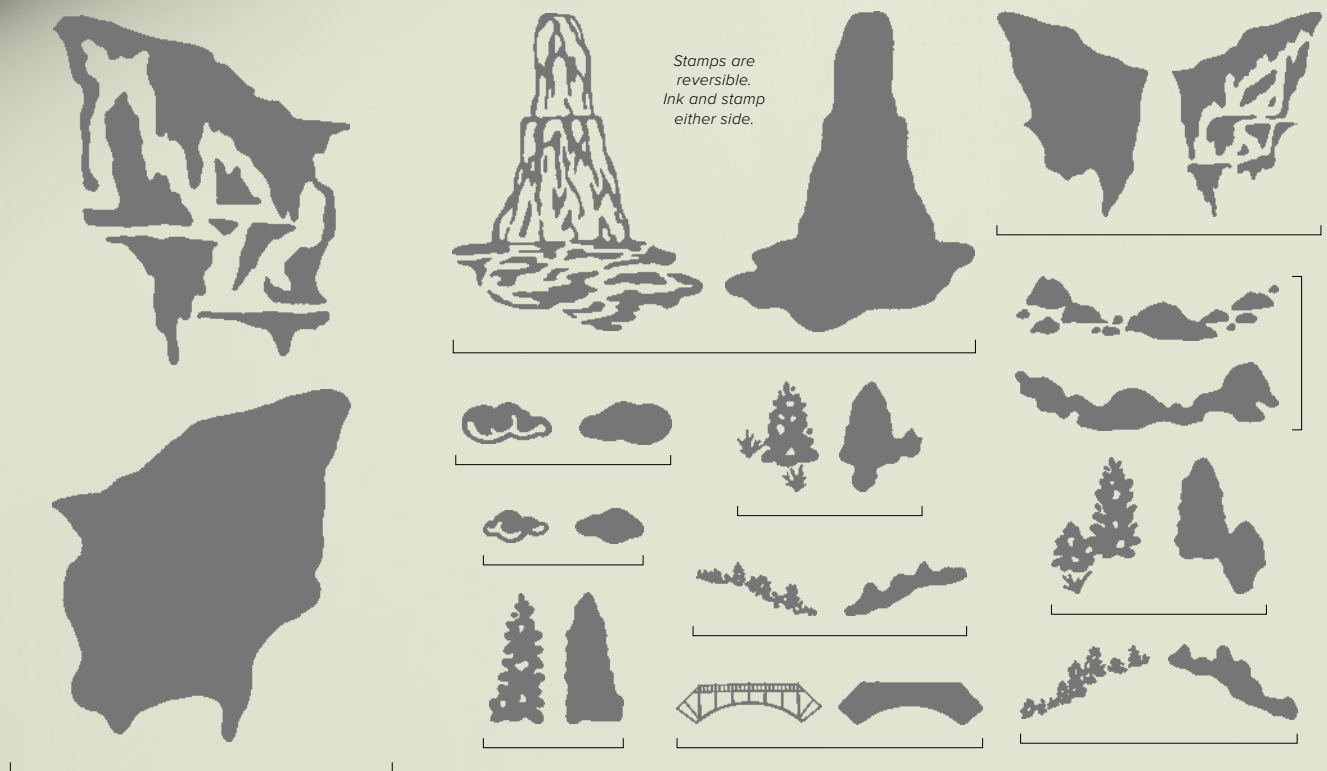

DOUBLE TAKE

Make your papercrafting projects twice as nice with our Reversibles stamps—specialized photopolymer stamps you can stamp using both sides!

ARTWORK SHOWN AT 100%

ARTWORK SHOWN AT 50%*

WATERFALL CANYON • 158927 | \$22.00
 12 photopolymer stamps (suggested clear blocks: a, b, c, e, h)