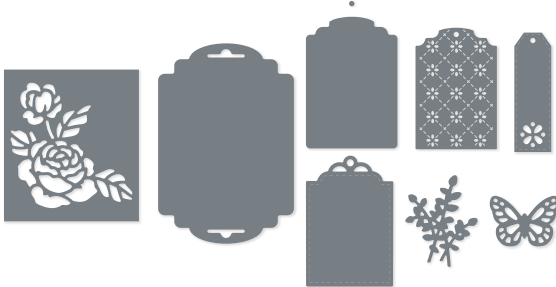

N DESIGNER TAGS • 159165 | $32.00
9 dies. Largest die: 2-5/8" x 3-7/8" (6.7 x 9.8 cm).
See these dies in use on p. 26.