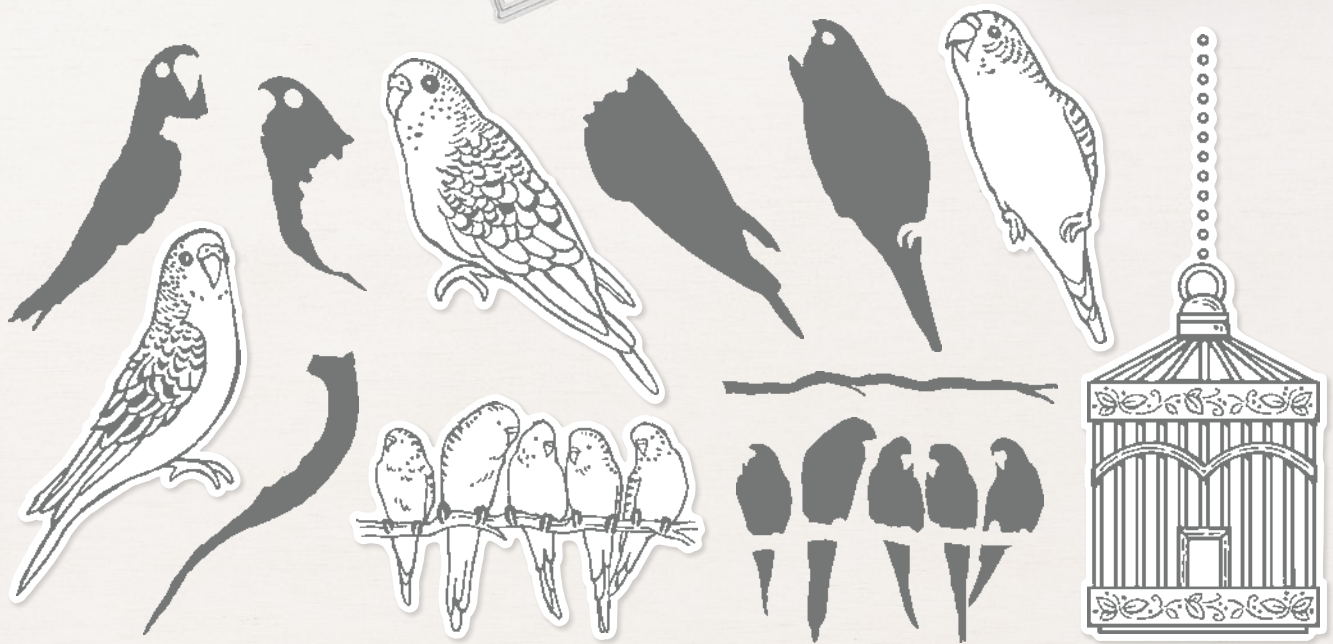

N PRETTY BIRDS • 158845 | $18.00