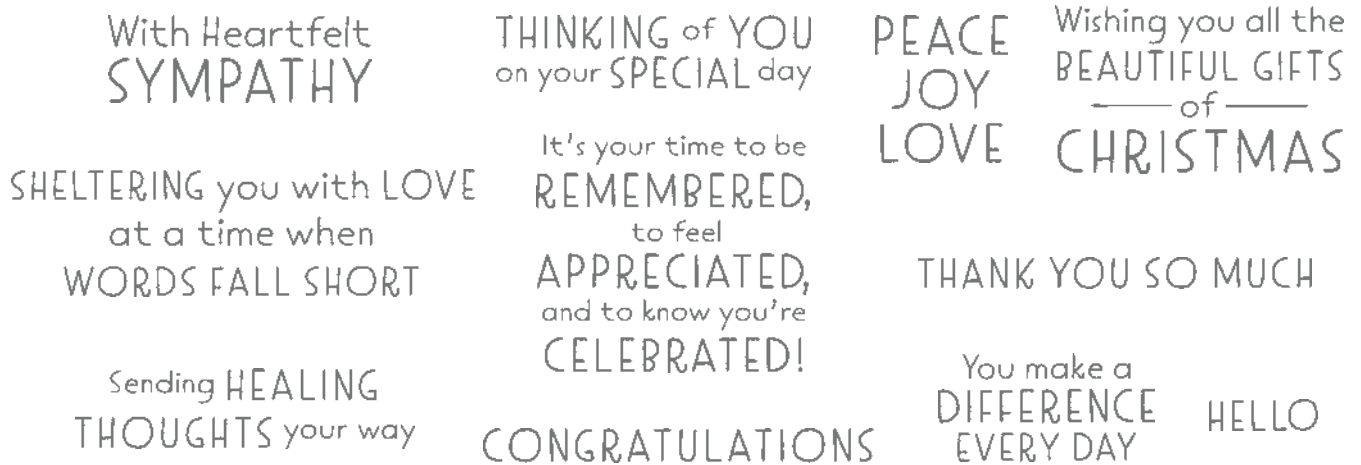

N SPEEDY RECOVERY • 159024 | \$22.00

8 cling stamps (suggested clear blocks: b, c, d) •

**DIST
 INK
 TIVE™**

STAY SIMPLE
OR STEP IT UP

Share your style
#ShareStampinUp

FULL OF LOVE • 159273 | \$21.00

7 cling stamps (suggested clear blocks: b, e, h)