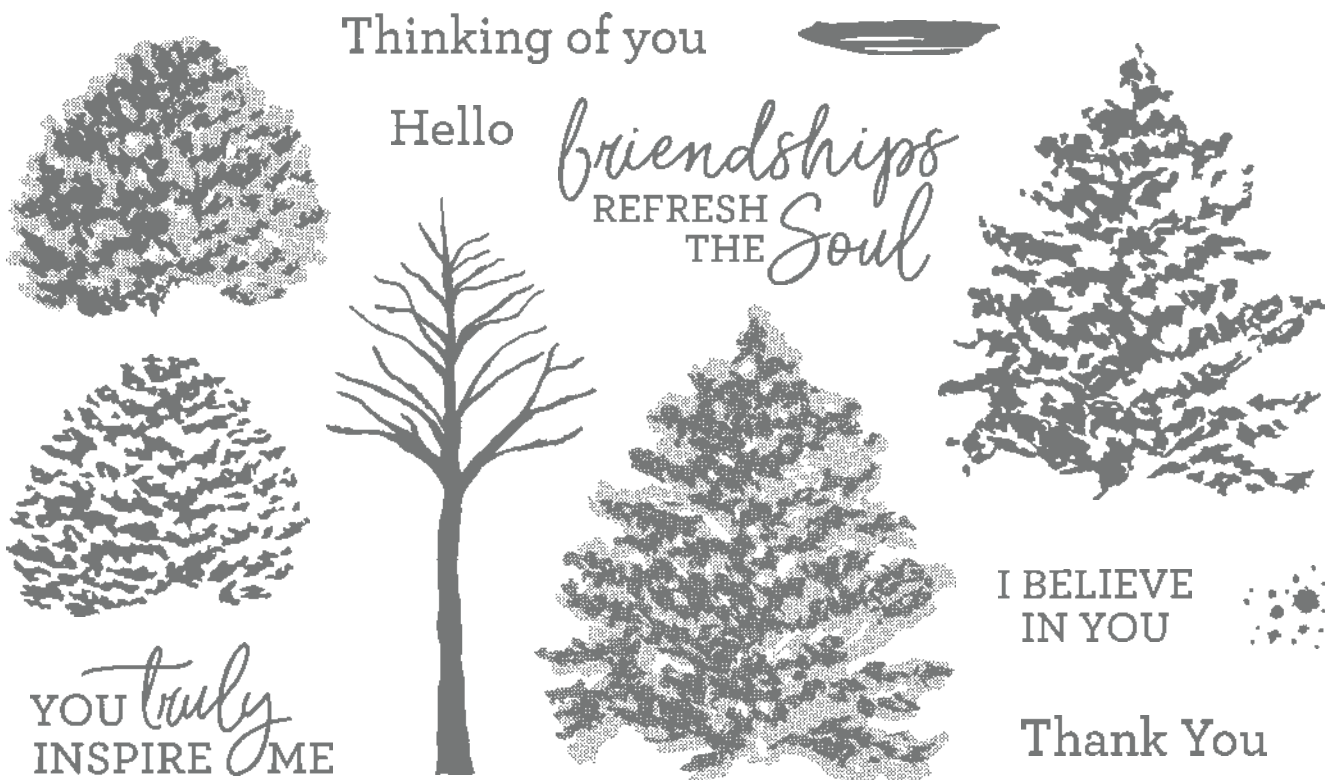

10%
BUNDLED SAVINGS

+

N PRETTY BIRDS BUNDLE

158847 | \$51.00 \$45.75

Photopolymer • Pretty Birds Stamp Set + Birdhouse Dies (p. 166)

Make things stick with adhesives. You'll find glues, tapes, and more on p. 127.