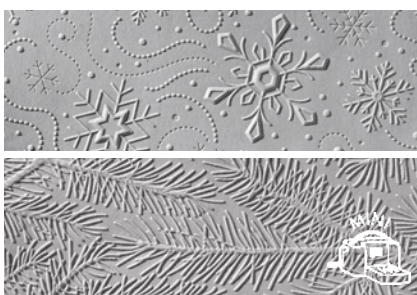

WINTRY 3D • 155433 | $10.00
2 folders • 6-1/4" x 3-3/8" (15.9 x 8.6 cm)