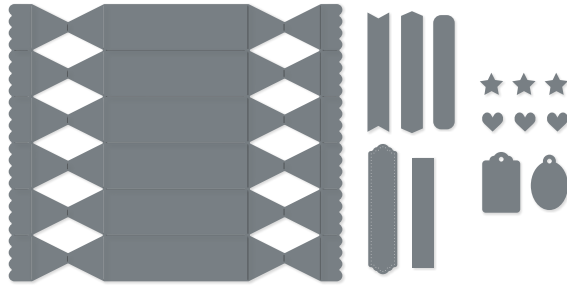

N CRACKER & TREAT BOX • 159182 | $36.00
10 dies. Assembled box: 5-3/4" x 1-1/4" (14.6 x 3.2 cm).
See these dies in use on p. 45.