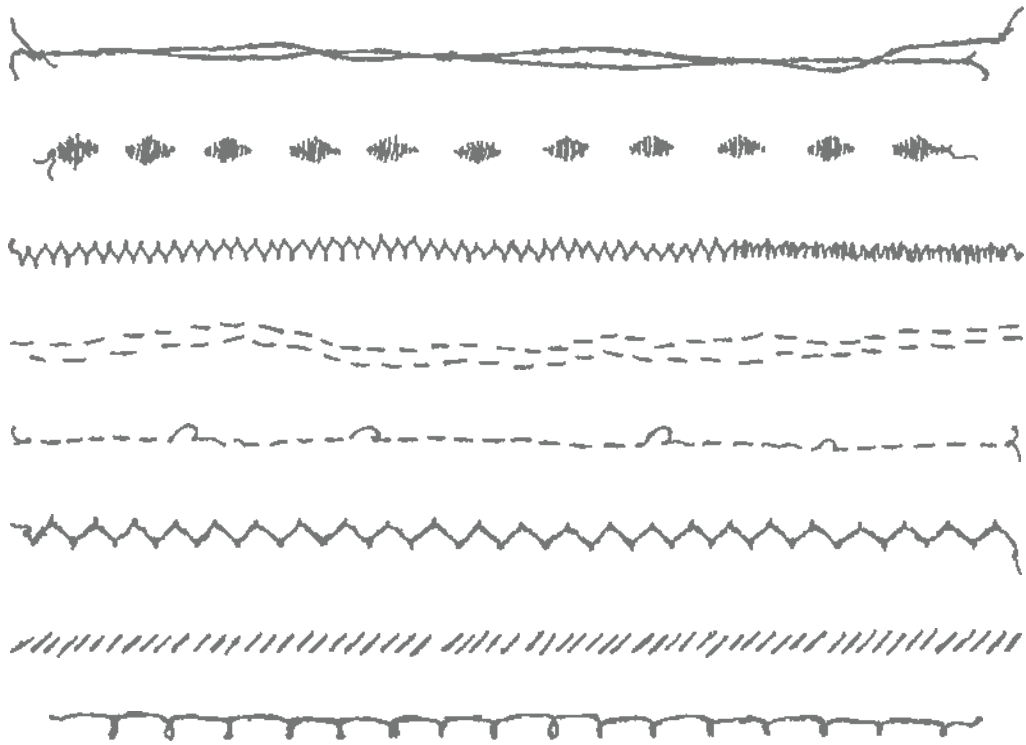

STITCHERY • 155074 | $21.00

8 cling stamps (suggested clear block: i)