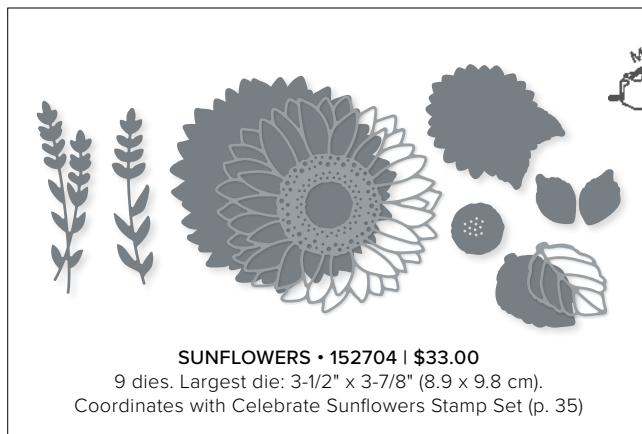

STYLISH SHAPES • 159183 | $30.00
15 dies. Largest die: 3" x 3" (7.6 x 7.6 cm).
See these dies in use on p. 50.