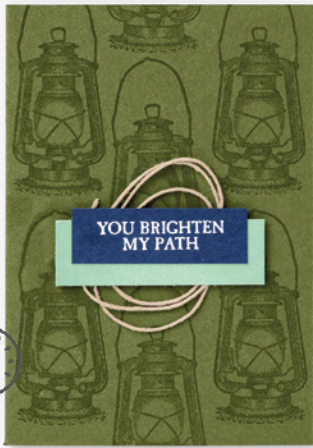

[P. 170]
DECKLED
RECTANGLES DIES
159173 | $30.00

[P. 176]
LET'S CELEBRATE
EMBOSSED FOLDERS
159111 | $8.00