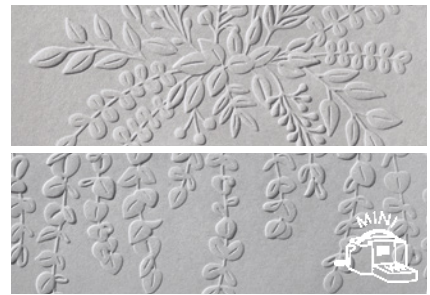

ELEGANT EUCALYPTUS 3D
159170 | $10.00
2 folders • 6-1/4" x 3-3/8" (15.9 x 8.6 cm)