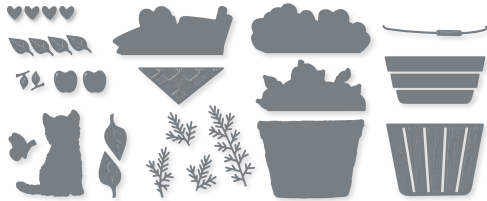

N FULL BASKET • 158679 | $34.00
20 dies. Largest die: 2-1/2" x 1-3/4" (6.4 x 4.4 cm).

10%
BUNDLED SAVINGS

N CHEERFUL BASKET BUNDLE
158680 | ~~$53.00~~ $47.50
Photopolymer
Cheerful Basket Stamp Set (p. 35)
+ Full Basket Dies