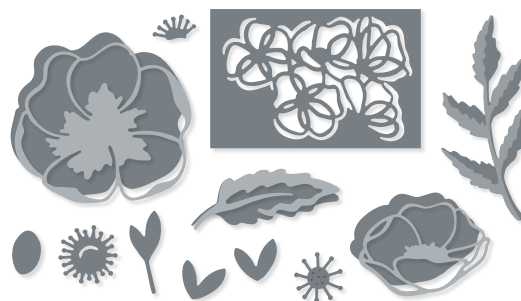

POPPY MOMENTS • 151594 | $37.00
16 dies. Largest die: 2-3/4" x 2-1/2" (7 x 6.4 cm).
Coordinates with Peaceful Moments Stamp Set (p. 29)