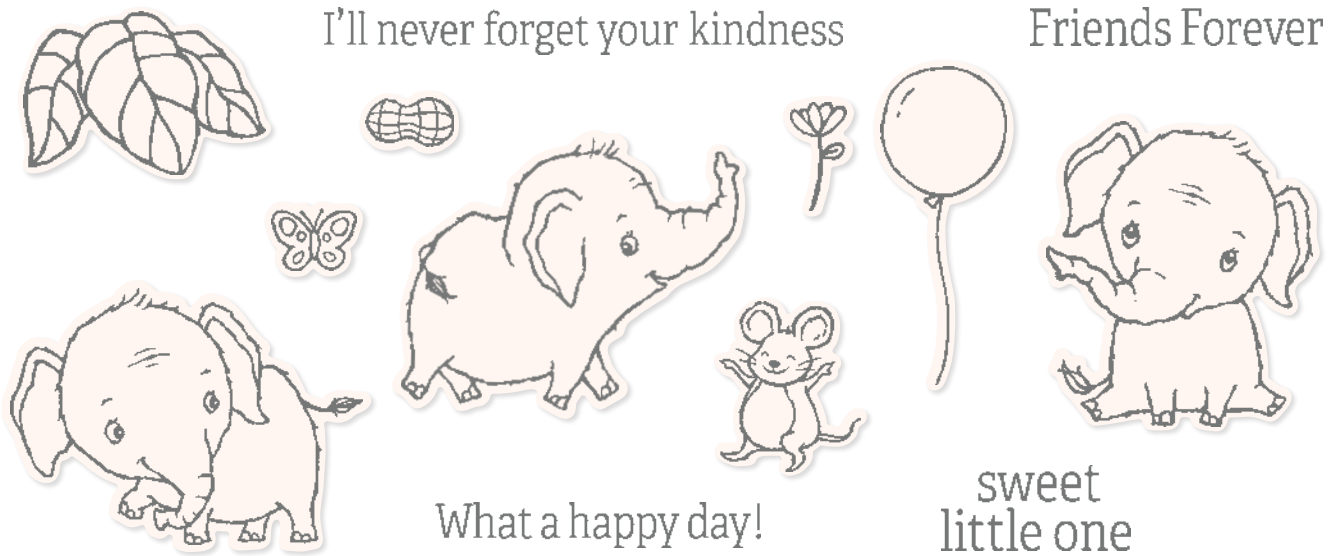

10%
BUNDLED SAVINGS

N HAPPIER THAN HAPPY BUNDLE
 158952 | ~~\$54.00~~ \$48.50
 Cling •
 Happier Than Happy Stamp Set + Happy Forest Dies (p. 163)

STITCHERY • 155074 | \$21.00

8 cling stamps (suggested clear block: i)