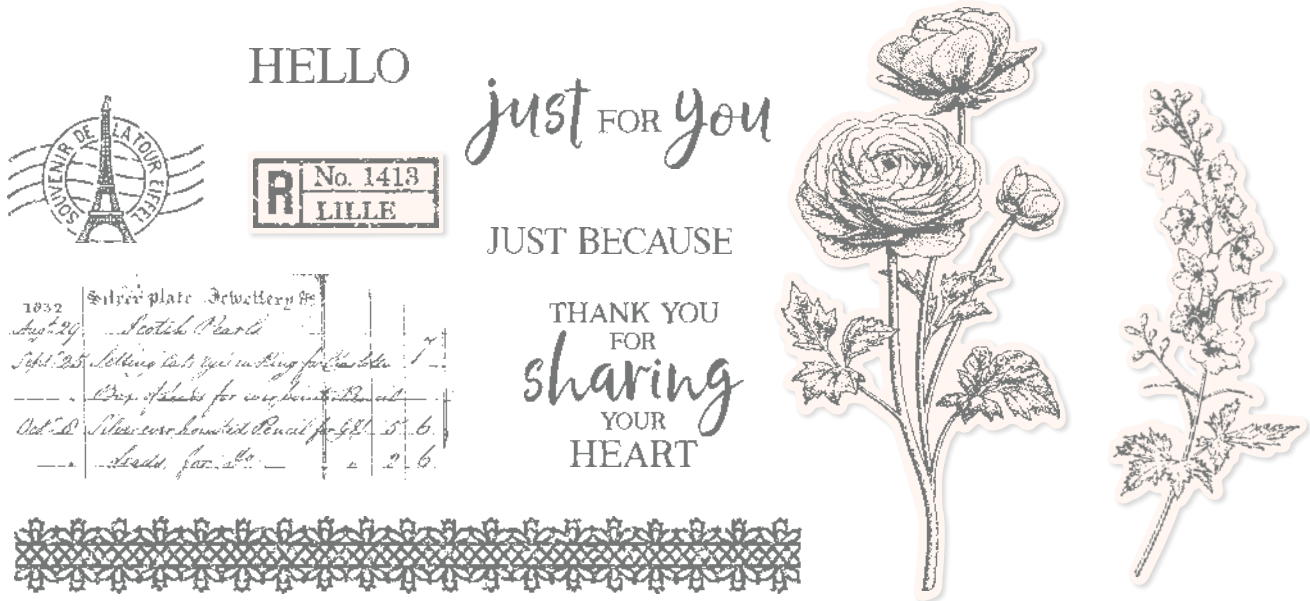

RANUNCULUS ROMANCE • 157968 | $23.00

10 cling stamps (suggested clear blocks: b, d, e, h) •
○ Coordinates with Ranunculus Dies (p. 173)