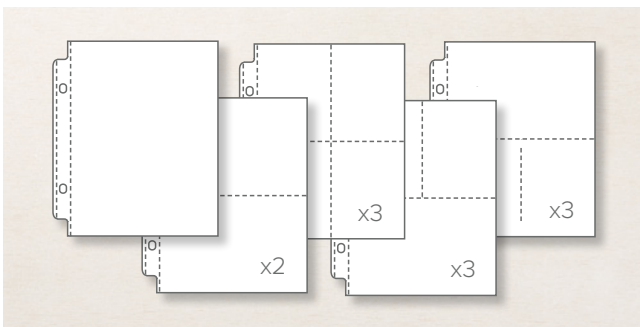

VARIETY PACK 6" X 8" (15.2 X 20.3 CM) PHOTO POCKET PAGES 144205 | $6.25

Polypropylene page protectors. 12 pages: 5 different designs. Photo safe. Use with Basic Black 6" x 8" (15.2 x 20.3 cm) Album (sold separately).