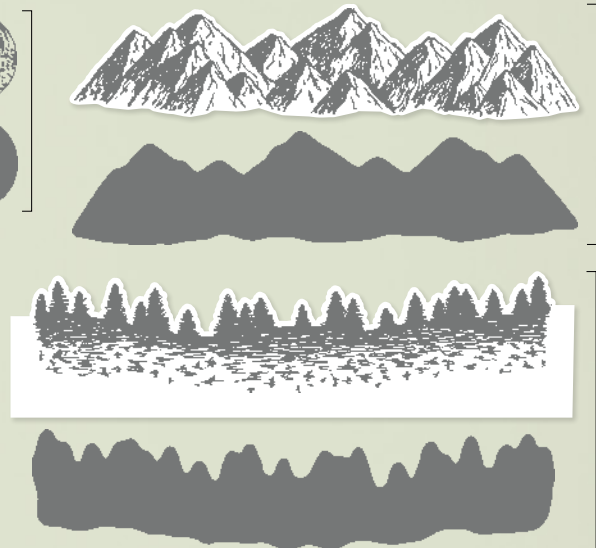

*Stamps are reversible.
Ink and stamp either side.*

MOUNTAIN AIR • 151610 | $20.00

7 photopolymer stamps (suggested clear blocks: a, c, d, i)
O Coordinates with Majestic Mountain Dies (p. 172)

REVERSIBLES™