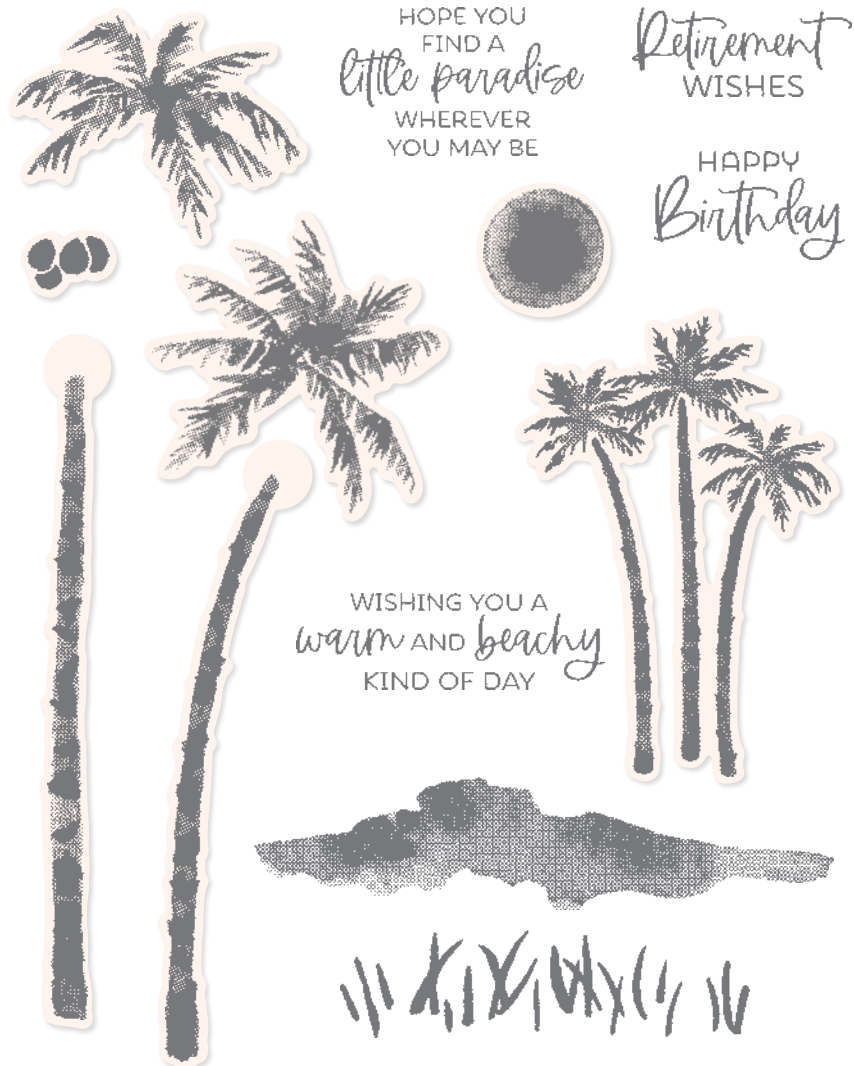

**DIST
 INK
 TIVE™**

10%
 BUNDLED SAVINGS

+

CRANE OF FORTUNE BUNDLE
 157663 | ~~\$52.00~~ \$46.75

Cling •

Crane of Fortune Stamp Set + Good Fortune Dies (p. 77)

GOOD FORTUNE DIES • 157662 | \$29.00

Use with a Stampin' Cut & Emboss Machine (p. 29).
 7 dies. Largest die: 2-3/4" x 3-1/8" (7 x 7.9 cm).