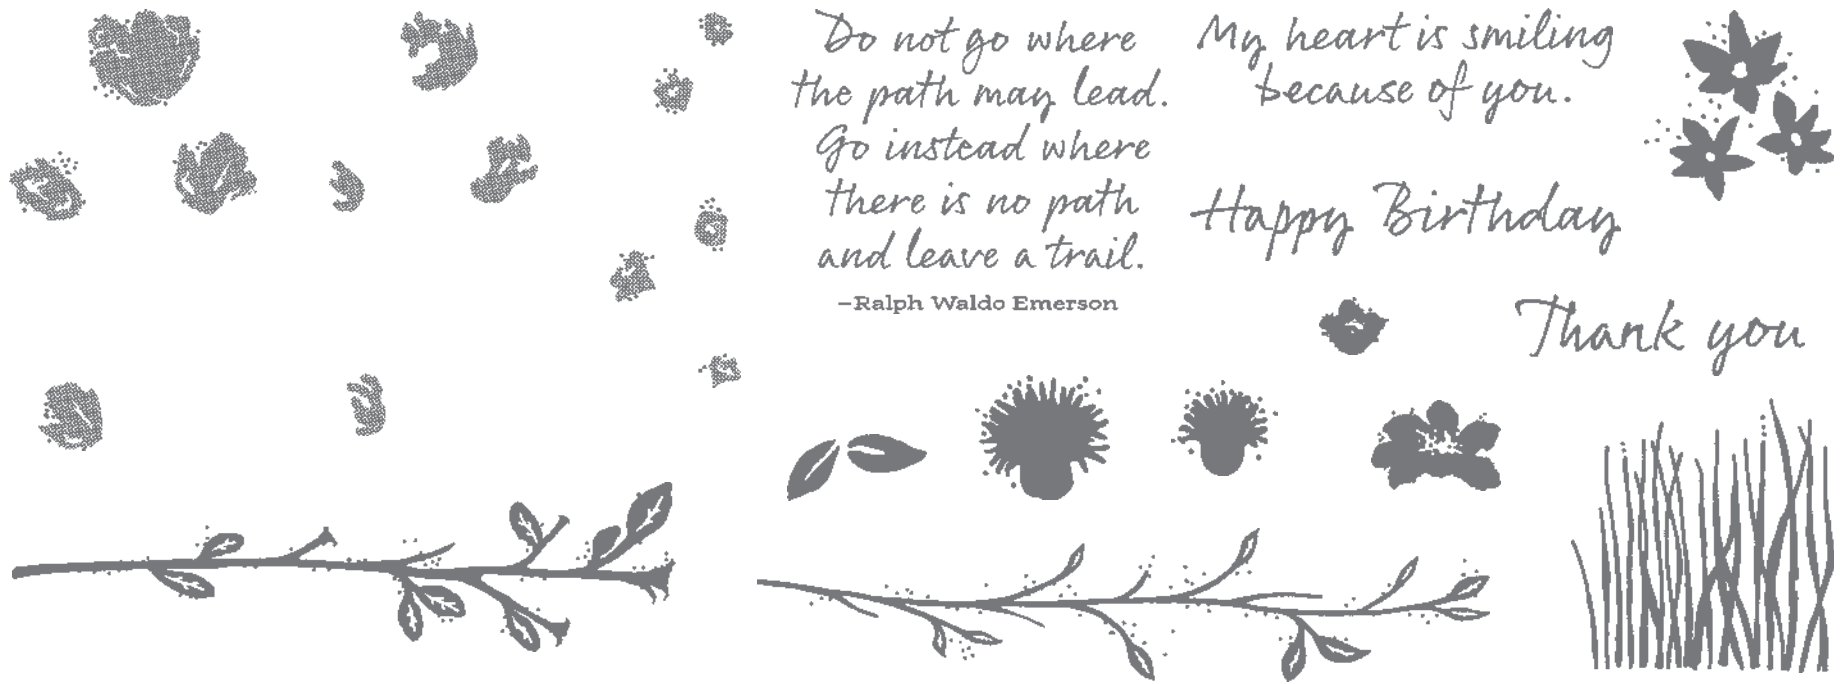

10%

BUNDLED SAVINGS

+

HELLO LADYBUG BUNDLE
 157699 | ~~\$36.00~~ \$32.25

Photopolymer •

Hello Ladybug Stamp Set + Ladybug Builder Punch (p. 80)

LADYBUG BUILDER PUNCH • 157698 | \$18.00
 Largest punched image: 1-1/4" x 1-1/2" (3.2 x 3.8 cm).