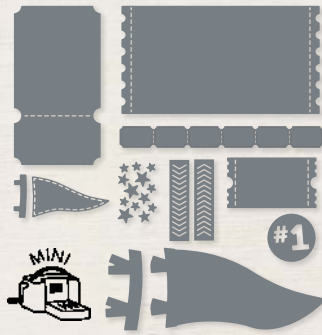

SPORTS EVENT DIES • 157892 | $27.00
Use with a Stampin' Cut & Emboss Machine (p. 29). 12 dies. Largest die: 4" x 2-1/4" (10.2 x 5.7 cm).

#1