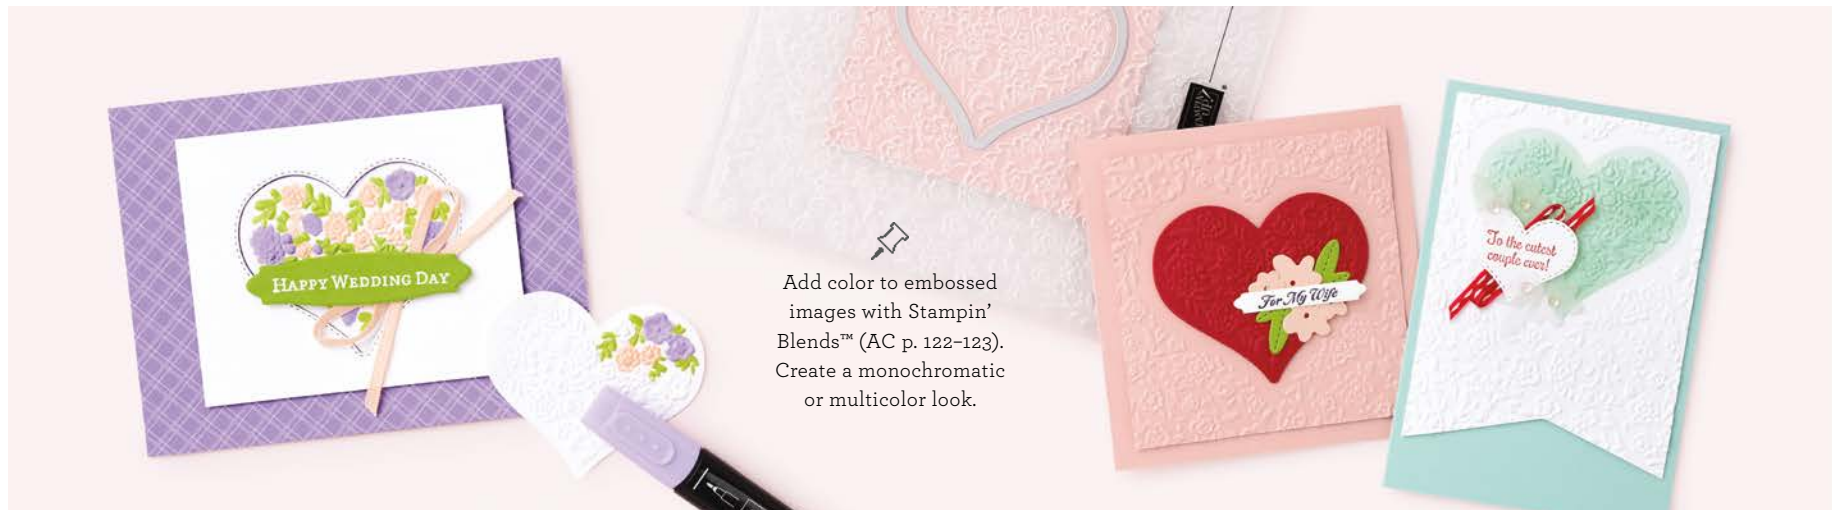

157624 | \$47.00 \$42.25

Photopolymer •

Sweet Conversations Stamp Set + Sweet Hearts Dies (p. 83)

SWEET HEARTS DIES • 157623 | \$29.00

Use with a Stampin' Cut & Emboss Machine (p. 29).
 16 dies. Largest die: 3-1/4" x 5/8" (8.3 x 1.6 cm).