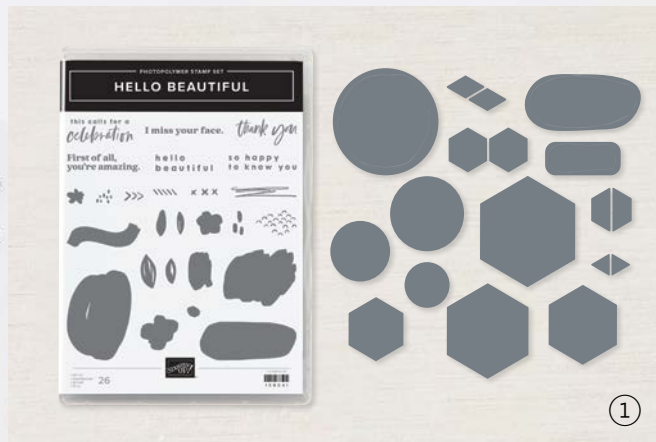

①

②

③

④

NEW SIZE! ⑤

- MAGENTA MADNESS
- BLUSHING BRIDE
- PUMPKIN PIE
- CRUSHED CURRY
- JUST JADE
- NIGHT OF NAVY

1. HELLO BEAUTIFUL BUNDLE
158047 | ~~$47.00~~ $42.25
10% BUNDLED SAVINGS Photopolymer •
Hello Beautiful Stamp Set
+ Beautiful Shapes Dies (p. 80)

2. ADHESIVE-BACKED HEXAGONS
158148 | $7.50
90 pieces: 10 each of 3 colors. 4 mm, 5 mm, 6 mm. Basic Black, Blushing Bride, Just Jade.

3. ABSTRACT BEAUTY CARDS & ENVELOPES
158050 | $10.00
10 card bases and envelopes. 1 each of 10 designs. Folded card size: 4" x 6" (10.2 x 15.2 cm).

4. ABSTRACT BEAUTY EPHEMERA PACK
158151 | $6.50
60 precut pieces. 2 each of 30 designs. Largest piece: 2-1/2" x 2-1/2" (6.4 x 6.4 cm). Includes gold foil.

5. ABSTRACT BEAUTY 4" X 6" (10.2 X 15.2 CM) SPECIALTY DESIGNER SERIES PAPER • 158039 | $15.00
NEW SIZE!
48 sheets: 4 each of 12 double-sided designs*. Acid free, lignin free.

*Visit stamping.com and search by item number to see enlarged images and detailed product information.