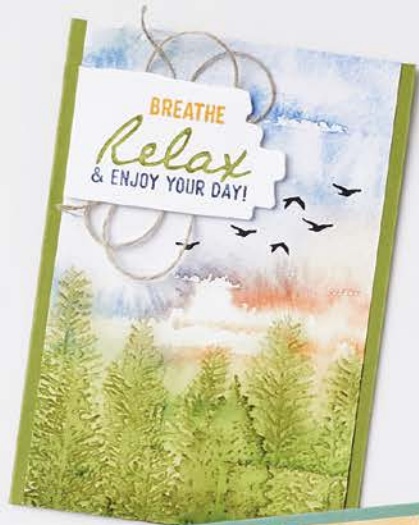

EDEN DIES • 157831 | \$35.00
Use with a Stampin' Cut & Emboss Machine (p. 29).
5 dies. Largest die: 5-1/4" x 3-7/8" (13.3 x 9.8 cm).

Suite
**NEW
 HORIZONS**

Suite Collection • 157782 | \$78.25

Cling •

Suite collection includes one of each item listed on the next page.