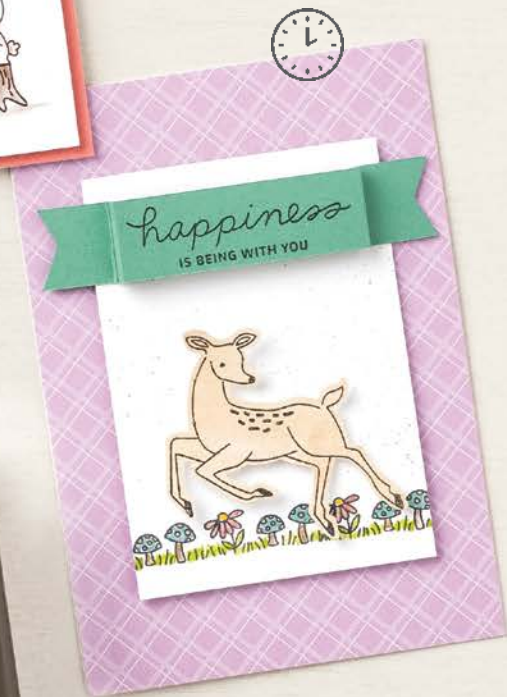

SPARKLE & SHINE SEQUINS ASSORTMENT • 158137 | $7.00

1,000 pieces: 4 mm, 3 mm.
Clear, iridescent, silver.