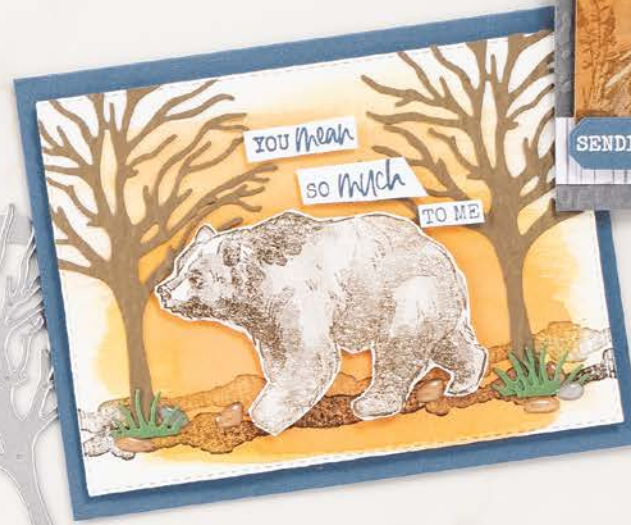

Largest punched image: 1-1/4" x 2-1/2" (3.2 x 6.4 cm).

[AC P. 158]
 BEAUTIFUL TREES DIES
 155840 | \$36.00

TO A
Great
 GUY

FOR ALL THE
Great THINGS
 YOU DO

YOU mean SO much
 TO ME

A NOTE
 OF
thanks

SENDING *birthday* WISHES