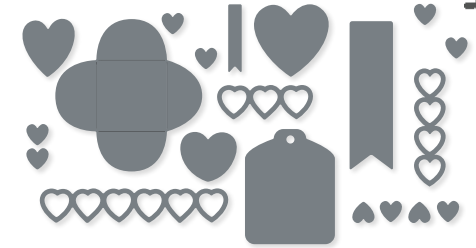

SWEET HEARTS DIES • 157623 | $29.00
16 dies. Largest die: 3-1/4" x 5/8" (8.3 x 1.6 cm).

10%
BUNDLED SAVINGS

SWEET CONVERSATIONS BUNDLE
157624 | ~~$47.00~~ $42.25
Photopolymer •
Sweet Conversations Stamp Set (p. 10) + Sweet Hearts Dies