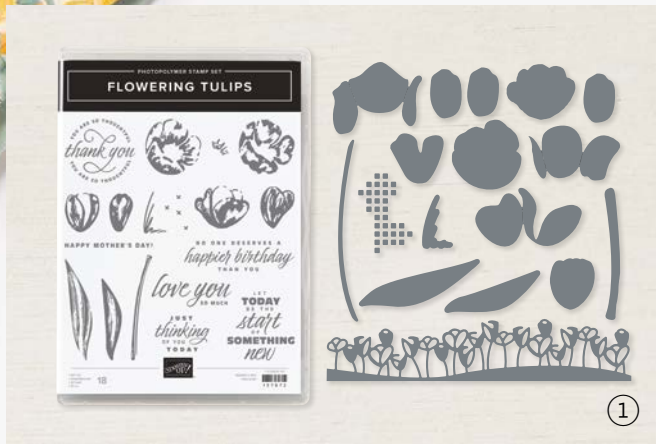

HB2U

I'M
NUTS + BOLTS
ABOUT YOU

GREETINGS, KIND HUMAN

YOU MAKE
MY HEART
GO BEEP

NUTS & BOLTS • 157650 | \$21.00

9 cling stamps (suggested clear blocks: a, b, c, d)

Suite FLOWERING FIELDS

Suite Collection • 157685 | \$126.75
Photopolymer •

Suite collection includes one of each item listed on the next page.

POPPY PARADE PETAL PINK PUMPKIN PIE PEAR PIZZAZZ POOL PARTY HIGHLAND HEATHER

1. FLOWERING TULIPS BUNDLE
157678 | ~~\$58.00~~ \$52.00
10% BUNDLED SAVINGS Photopolymer •
Flowering Tulips Stamp Set
+ Tulips Dies (p. 78)