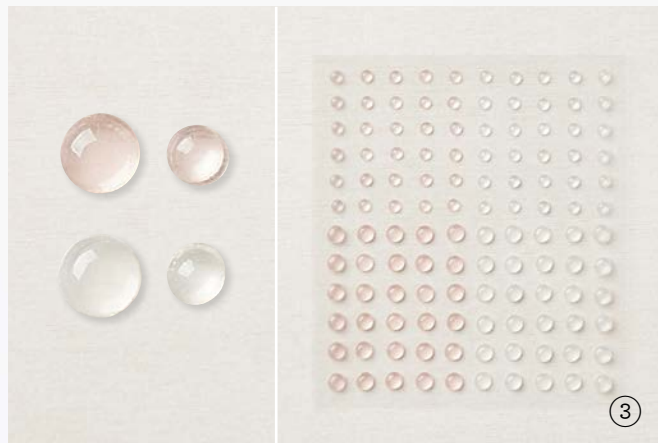

1. CRANE OF FORTUNE BUNDLE

157663 | \$52.00 \$46.75

10% BUNDLE SAVINGS Cling •

Crane of Fortune Stamp Set
+ Good Fortune Dies (p. 77)

2. SOFT SUCCULENT 1/2" (1.3 CM)

SATIN SHIMMER RIBBON • 158133 | \$7.50

10 yards (9.1 m).

3. POLISHED DOTS • 158134 | \$7.50

Adhesive-backed, semitranslucent dots with a pearlescent finish. 120 pieces: 60 each of 2 colors. 4 mm, 5 mm. Calypso Coral, Very Vanilla.

4. MOTHER OF PEARL 12" X 12"