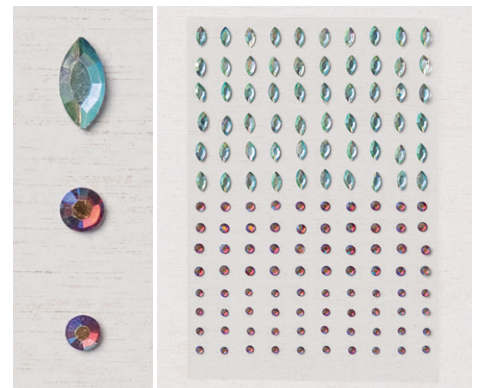

ARTWORK SHOWN AT 45%

SHOWN AT 100%

EDEN'S GARDEN CLING STAMP SET • 157823 | \$23.00

10 cling stamps | Coordinates with Eden Dies • EN FR  
(suggested clear blocks: a, b, d)

DIST  
INK  
TIVE™

EDEN DIES • 157831 | \$35.00

5 dies | Coordinates with Eden's Garden Cling Stamp Set  
Largest die: 5-1/4" x 3-7/8" (13.3 x 9.8 cm)

EVER EDEN 12" X 12" (30.5 X 30.5 CM)  
SPECIALTY DESIGNER SERIES PAPER  
159996 | \$15.00

12 sheets: 2 each of 6 double-sided designs  
Acid free, lignin free  
Evening Evergreen, gold foil, Soft Succulent  
Only available while supplies last

EVER EDEN 12" X 12" (30.5 X 30.5 CM)  
COTTON PAPER • 159997 | \$8.00

10 sheets: 5 each of 2 colors  
Evening Evergreen, Soft Succulent  
Only available while supplies last

GARDEN GEMS • 159277 | \$7.00

140 adhesive-backed gems  
Round: 3 mm, 4 mm; marquise: 8 x 4 mm  
Cherry Cobbler, Soft Succulent  
Only available while supplies last

EDEN'S GARDEN COLLECTION • 160849 | \$82.00 • EN FR

Stems, sprigs, berries, and twigs abound in the beautiful and bountiful Eden's Garden Collection! Explore the elegance of Eden with this exclusive, early-release collection. Only available while supplies last.